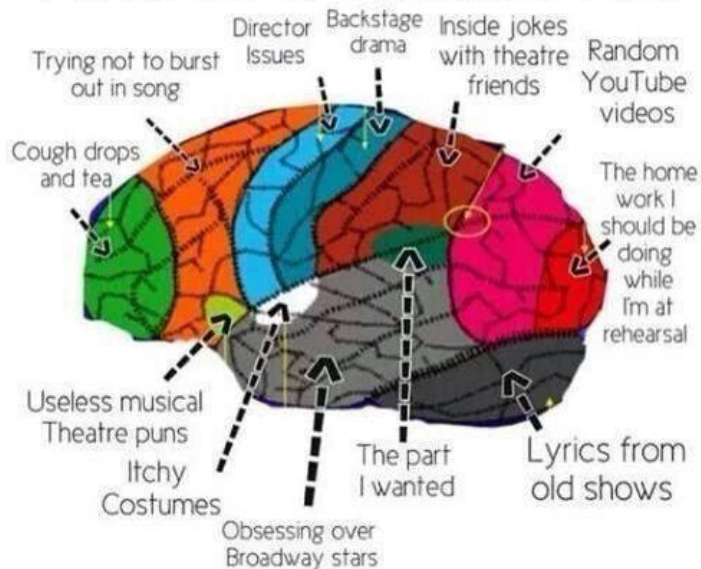

Globe Theatre Awards – Special Rate for Nominees

A reminder that the Globe Theatre Awards (a celebration of community theatre in 2013) is to be held at the Globe Theatre at 7.30 p.m. on Friday, 13 June 2014. Tickets are $22 and online bookings are now available. Book at <https://www.patronbase.com/_GlobeTheatre/Productions>. A cash bar will be operating.

To acknowledge the achievement of the nominees, each nominee is offered the special rate of two tickets for the price of one (i.e. $22 for a nominee and a friend). In the instances of those have been nominated for more than one award, they are eligible for only one set of tickets at the special rate of two for the price of one.

To be eligible for this special rate, please confirm your attendance for Friday, 13 June 2014, by emailing info@sheridanhickey.co.nz before 5 p.m. on Friday, 30 May 2014.

Once confirmation of attendance is received from nominees, login details for booking the special rate on line will be advised electronically.

PLEASE NOTE THAT LATE CONFIRMATIONS FOR THE SPECIAL RATE OF "2 FOR 1" AT $22 WILL NOT BE ABLE TO BE ACTIONED IF RECEIVED AFTER 5 P.M. ON FRIDAY, 30 MAY 2014.

Mind of a Theatre Kid

Editorial

So much has happened since last we spoke ... We have just completed a fantastic production of "RENT" and we are well on the way through rehearsals for POTO (more commonly known as "The Phantom of the Opera"). As well as "RENT", the Society's AGM was held and we had two garage sales at the Abbey. The Abbey Costume Hire hours have changed slightly so please make sure you take note of the new hours before you visit Debbie for all your costume party needs. If you would like to be involved with "The Phantom of the Opera" in any way, please e-mail Kay Nagy (Production Secretary) on aknagy@xtra.co.nz and Kay will pass on your name to the relevant Head of Department and don't forget to keep an eye out for auditions for our end of year production, "Radio Live", which features hit songs from the 80's.